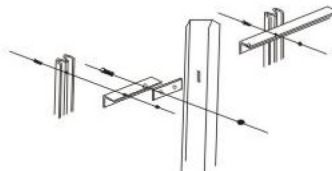

Palisade Fence

HUANGUANG FENCE

"D" section Pale

1 2 3 4 5

Pale Heads

- 1.Square top
- 2.Triple pointed top
- 3.Single pointed top
- 4.Round top
- 5.Round and Notch top

"W" section Pale

1 2 3 4

W Section is available in
3 thicknesses
2.0mm—General Purpose
2.50mm—Security Purpose
3.00mm—Special Order.

Pale Heads

- 1.Triple pointed top
- 2.Single pointed top
- 3.Round and Notch top

Installation